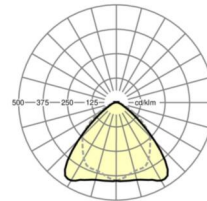

CHARACTERISTICS

Order number	19510024170
EAN number	4020863426218
Commodity code	94051190
Certification mark	IP 20, Protection class I, ENEC10 VDE, F, HACCP DIN10500/Food/IFS-application-related suitability/BRC, Indoor, CE
Impact resistance (IK rating)	IK03 (-20°C bis 35°C)
Ambient temperatur	ta -20°C to 35°C
Warranty period	5 years
State funding programs	BEG - Federal funding for efficient buildings (valid only for Germany)

ELECTRICAL ENGINEERING

Controller	Electronic driver (1 pcs.)
System output	52W
Mains voltage	230V/50Hz
Circuit breakers (inrush current)	17 pieces/B10, 28 pieces/B16, 29 pieces/C10, 48 pieces/C16
Energy efficiency class/light source	B

LIGHTING TECHNOLOGY

Placement	LED, Colour rendering/Light colour CRI ≥ 80 / 6500K
Colour tolerance (MacAdam)	3SDCM
Nominal luminous flux	9153lm
LED service life	50000h L80/B10 (Tq 35°C), 70000h L80/B50 (Tq 35°C)
Luminaire luminous efficiency	177lm/W
Beam angle	95° (C0) / 95° (C90)
UGR lat./long.	21.7 / 23.1

MECHANICS

Housing colour	traffic white RAL 9016
Dimensions (LxWxDxH)	2299mm x 55mm x 37mm
Weight (net)	2.2kg
Type of installation	Mounting rail system installation, Light structure

Dimensions

L	2299 mm	Length
B	55 mm	Width
H	37 mm	Height

DEEP-LINK

<https://www.regiolux.de/en/article/19510024170>

Reference	LED 9000lm 865
ηLB	100 %
Φ ↓/↑	98 % / 2 %
UGR lat./long.	21.7 / 23.1